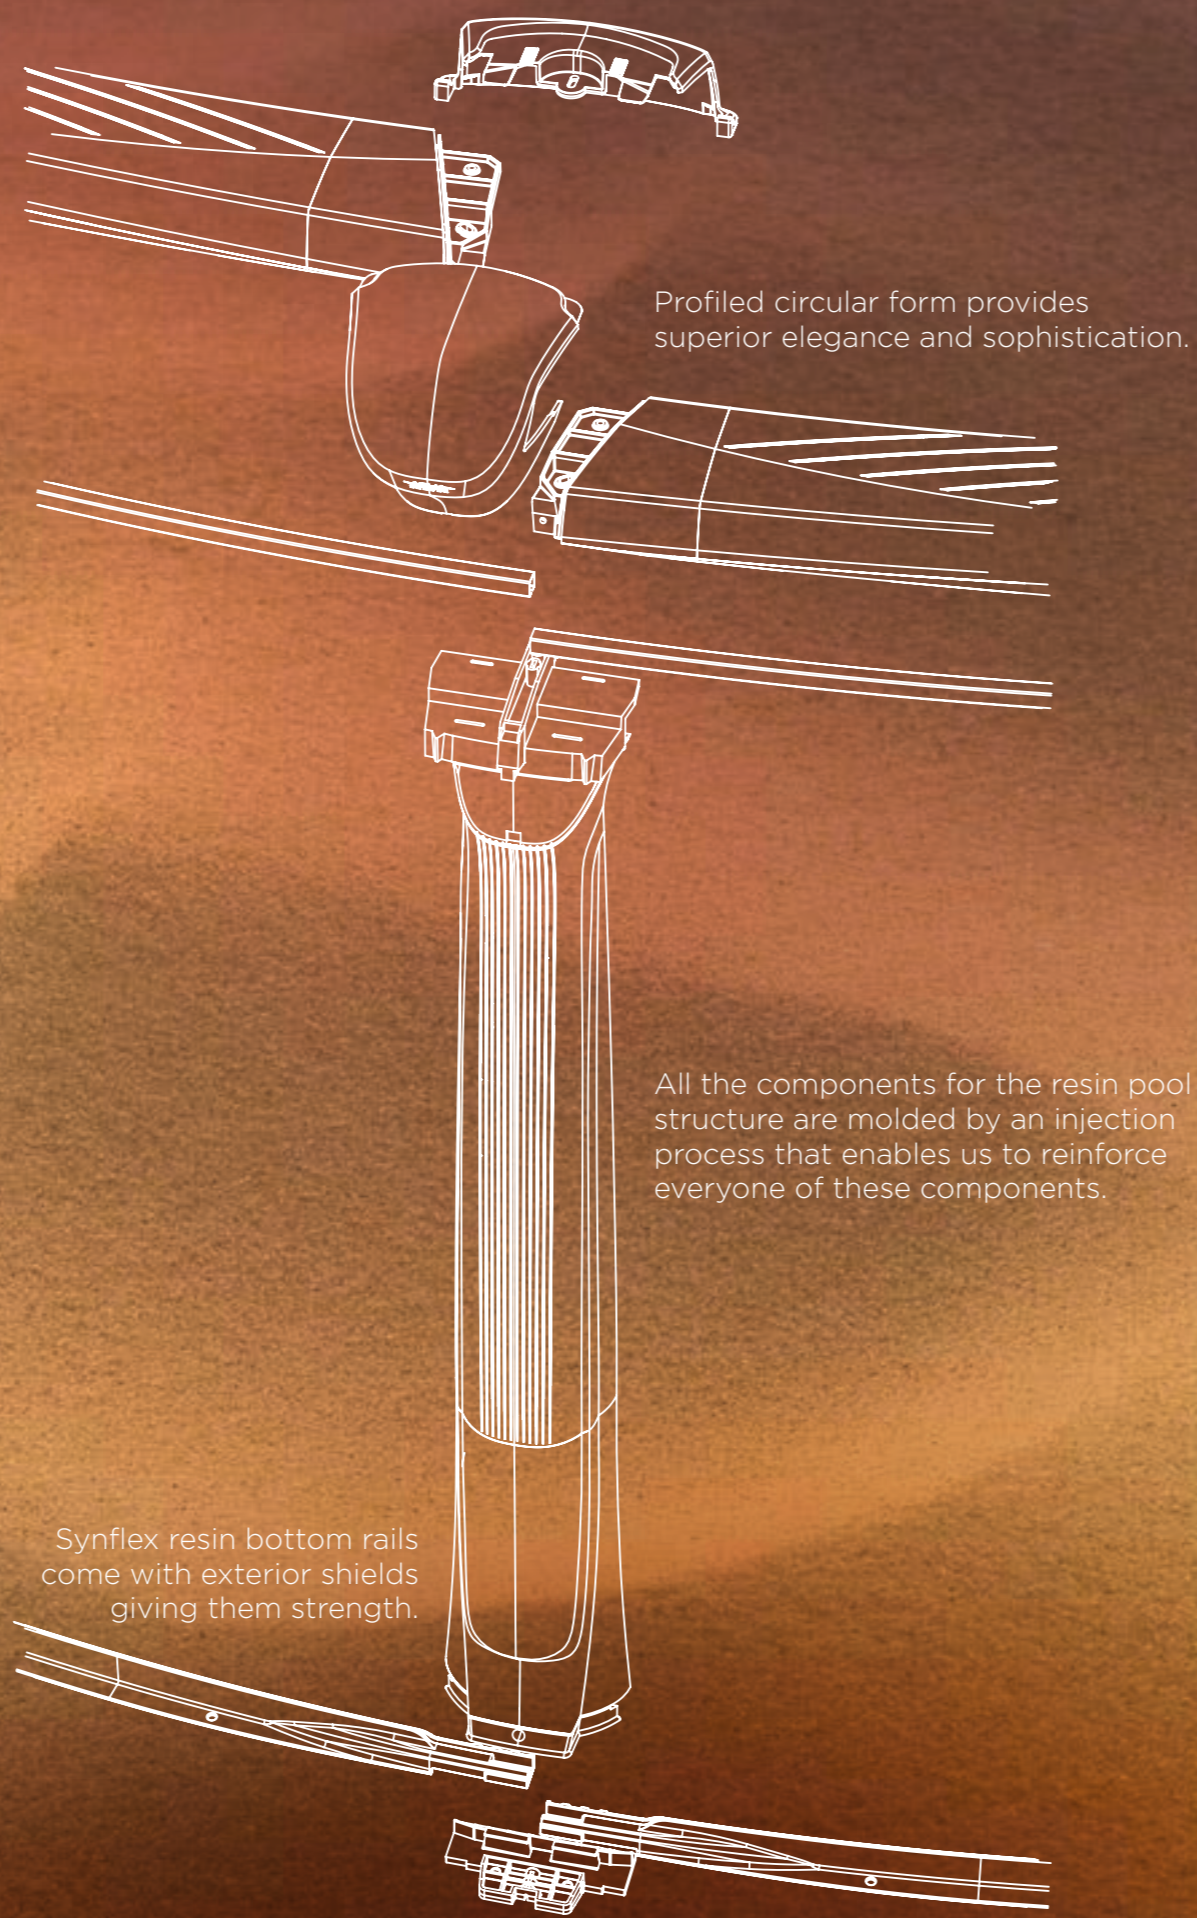

TAMARA

Superior design complemented
in resin technology

Swim
Above
Ground
com

Your above ground pool has been designed to provide you with years of safe, family fun. This entails that water safety must always be taken into account. When used incorrectly, your above ground swimming pool can be dangerous; above ground pools are shallow, and this makes diving and jumping unsafe. To ensure your above ground pool is used safely you must observe the safety precautions that are provided to you when you purchase an above ground pool and conform to all local regulations. © Copyright 2015

12' x 24' 15' x 26' 15' x 30' 18' x 33'

52" Height

Features

Resin Series

- 6-inch curved Talc filled Injection molded resin top ledges
- Talc filled Injection molded resin uprights reinforced with embossed patterns
- Ledge covers perfectly adjust to upright
- Synflex Injection molded resin bottom rails
- Resin stabilizers, safely secure vinyl liner
- Fiesta wall pattern
- Heavy corrugated wall with superior coatings
- Stainless steel hardware
- Multi-layered resin Kote wall with top coat
- 3 step inner wall enamel protection on wall
- Easy to assemble
- Space saver system for oval pools
-enjoy your pool without losing your yard

Ledge covers perfectly adjust to the upright while ensuring the pool has a circular orientation.

FIESTA wall pattern is a fluid design matching the Champagne structure.

Pillars of the pool structure, the uprights are reinforced with embossed patterns that insure stabilization of the top ledge.